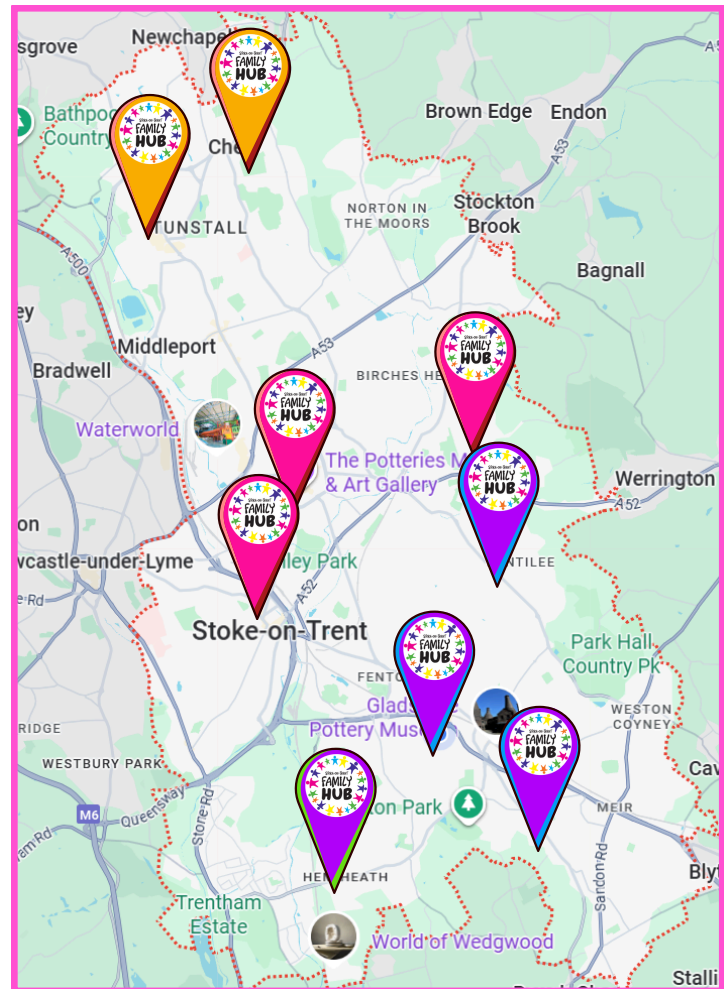

Best Start Family Hubs

Bentilee Best Start Family Hub

Dawlish Drive,
Bentilee, ST2 0HW
Tel: 01782 233670

Blurton Best Start Family Hub

Finstock Avenue,
Blurton, ST3 3JU
Tel: 01782 231815

Chell Heath Best Start Family Hub

All Open:

Monday to Thursday 9am - 4:30pm

Friday 9am - 4pm

Abbey Hulton Best Start Family Hub

Abbots Road,
Abbey Hulton, ST2 8DU
Tel: 01782 237100
Monday and Wednesday 9am - 4:30pm
Friday 9am - 4:00pm

Best Start Family Hub @ Longton Market

Stall 33, Transport Lane,
Longton, ST3 2HW
Tel: 01782 237500

COMING SOON, give us a call for more information

Best Start Family Hub @ Hanley Market

Potteries Shopping Centre,
Basement, Hanley, ST1 1PP
Tel: 01782 237100

Monday to Friday 9am - 4:45pm

Best Start Family Hub @ Tunstall Town Hall

142 High Street,
Tunstall, ST6 5TP
Tel: 01782 232977

Monday to Wednesday 9am - 5pm

Friday 9am - 5pm

Give them a call, send a text or drop them an email
familyadvisors.citywide@stoke.gov.uk